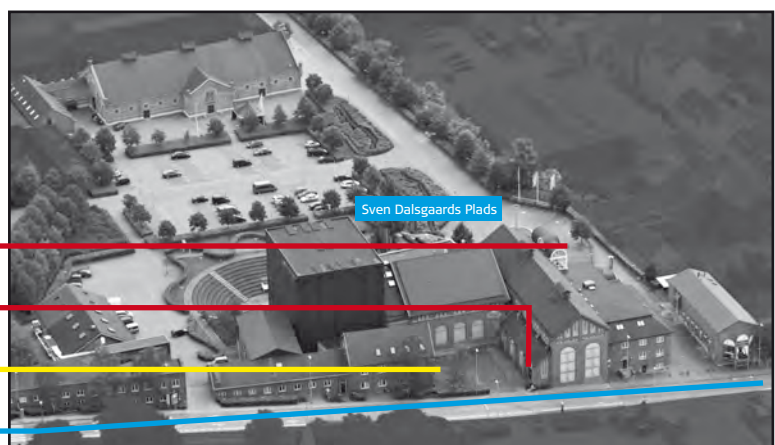

Driving instructions: Load in

From the north side of Randers:

Leave **highway E45** at exit number 40
 Turn to the left at **Viborgvej** (16). Drive for 2,4 kilometres.
 Continue at **Jernbanegade** for 0,6 kilometres
 Turn to the left at **Vestervold** (which will become **Mariagervej**)
 Continue for 75 meters and you reach Værket (on your right)

From the south side of Randers:

Leave **highway E45** at exit number 42
 Continue at **Hadstenvej** for 0,6 kilometres
 Continue at **Århusvej** for 3,2 kilometres
 Continue at **Randers Bro** 0,3 kilometres
 Turn to the left at **Tørvebryggen**. Drive for 0,7 kilometres.
 Turn to the right at **Vestervold** (which will become **Mariagervej**)
 Continue for 75 meters and you reach Værket (on your right)

Load in

Load-in address/stage entrance

Mariagervej, 8900 Randers C

Administration / Main Entrance

Stage Entrance / Load-in

Power

Mariagervej

Backstage facilities