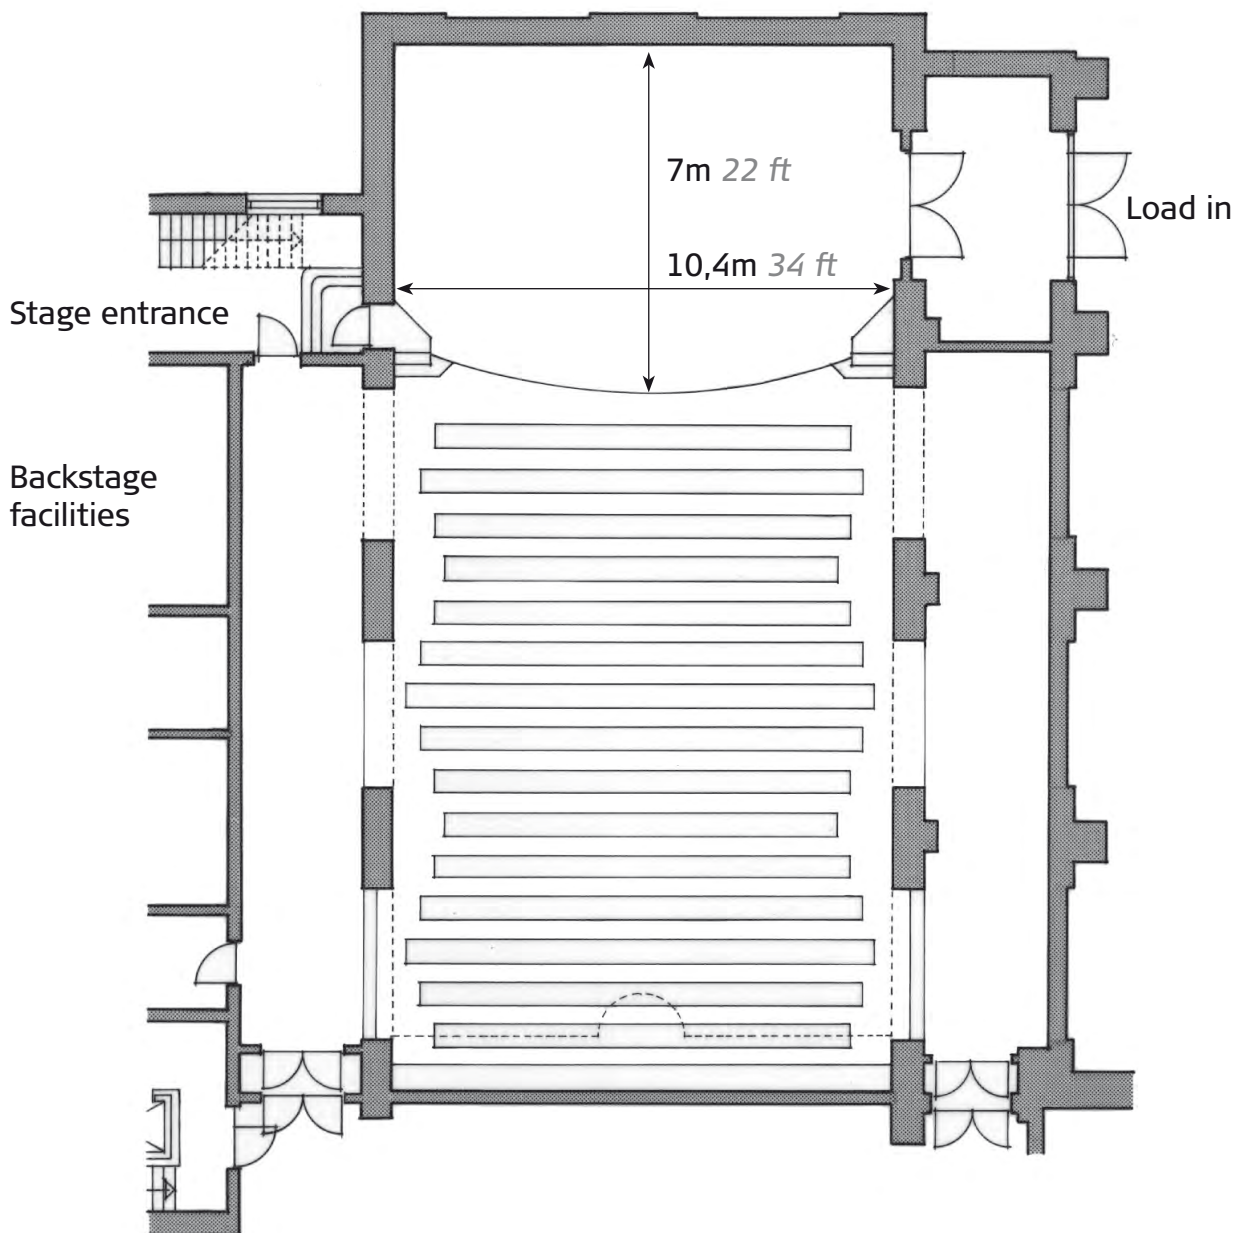

The Musicians Foyer

1 artist dressing room

Stage measures

The Concert Hall – ground level

Stage level 0,8m 2.6 ft

Stage measures 7,0m x 10,4m (d x w) 22 x 34 ft

Power 2 pcs. 63Amp
4 pcs 16 Amp

Piano

Bars

There is 4 electrical bars over and in front of the stage:
1 upstage, 1 approx. centerstage, 1 downstage and 1 4metres from downstage edge

All bars are equipped with 16 tuschell sockets.

Lamps

Standard installation: US. 5 1 kw. ADB Fresnell. 2 S4 zoom
CS. 5 1 kw. ADB Fresnell
DS. 4 1 kw. ADB Fresnell
Front. 8 1 kw ADB Profiles