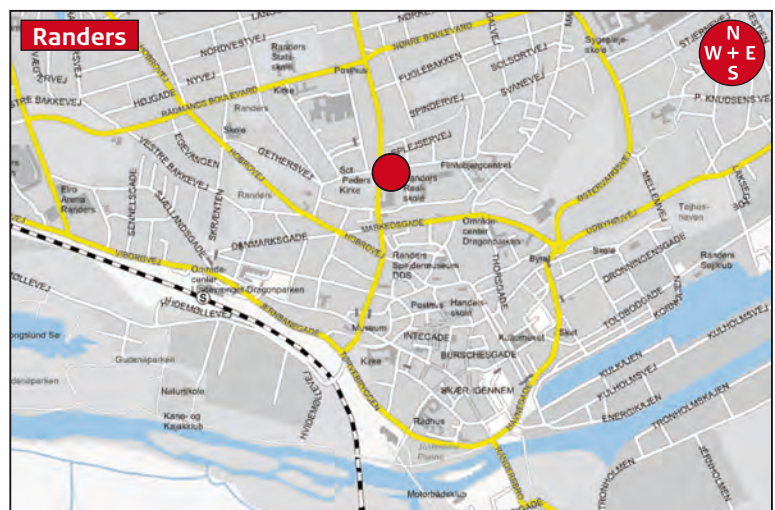

Driving instructions: Load in

From the north side of Randers:

Leave **highway E45** at exit number 40
 Turn to the left at **Viborgvej** (16). Drive for 2,4 kilometres.
 Continue at **Jernbanegade** for 0,6 kilometres
 Turn to the left at **Vestervold** (which will become **Mariagervej**)
 Continue for 75 meters and you reach Værket (on your right)

From the south side of Randers:

Leave **highway E45** at exit number 42
 Continue at **Hadstenvej** for 0,6 kilometres
 Continue at **Århusvej** for 3,2 kilometres
 Continue at **Randers Bro** 0,3 kilometres
 Turn to the left at **Tørvebryggen**. Drive for 0,7 kilometres.
 Turn to the right at **Vestervold** (which will become **Mariagervej**)
 Continue for 75 meters and you reach Værket (on your right)