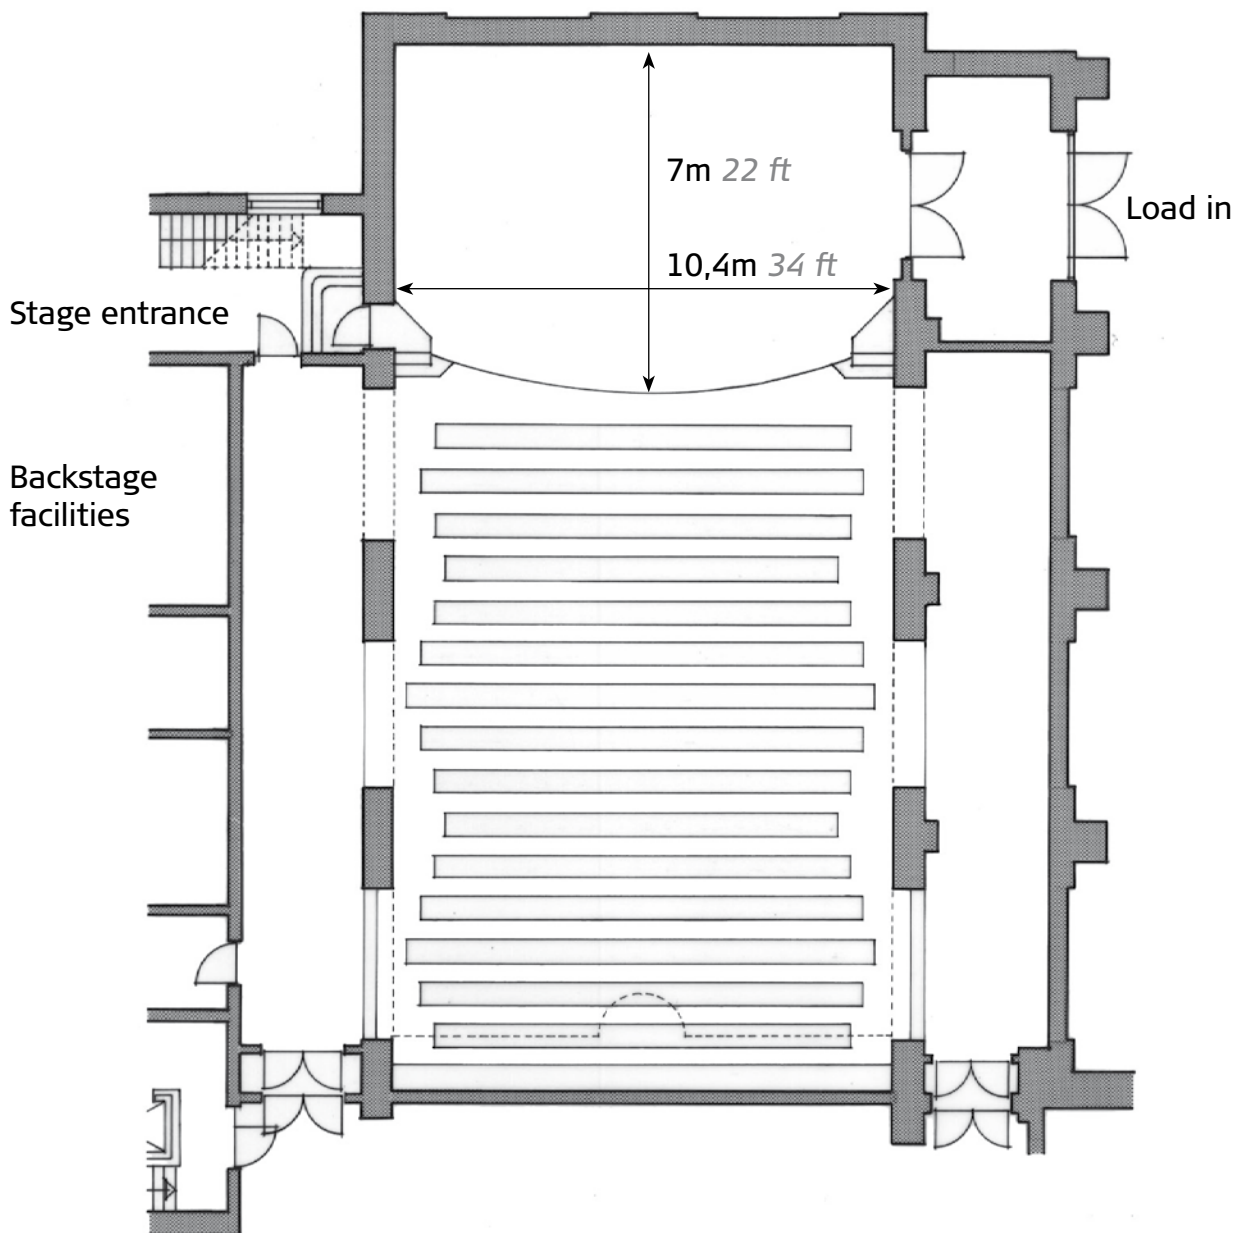

The Musicians Foyer

1 artist dressing room

Stage measures

The Concert Hall – ground level

Stage level 0,8m 2.6 ft

Stage measures 7,0m x 10,4m (d x w) 22 x 34 ft

Power 2 pcs. 63Amp
4 pcs 16 Amp

Piano

Bars

There is 4 electrical bars over and in front of the stage:
1 upstage, 1 approx. centerstage, 1 downstage and 1 4metres from downstage edge

All bars are equipped with 16 tuschell sockets.

Lamps

Standard installation: US. 5 1 kw. ADB Fresnell. 2 S4 zoom
CS. 5 1 kw. ADB Fresnell
DS. 4 1 kw. ADB Fresnell
Front. 8 1 kw ADB Profiles