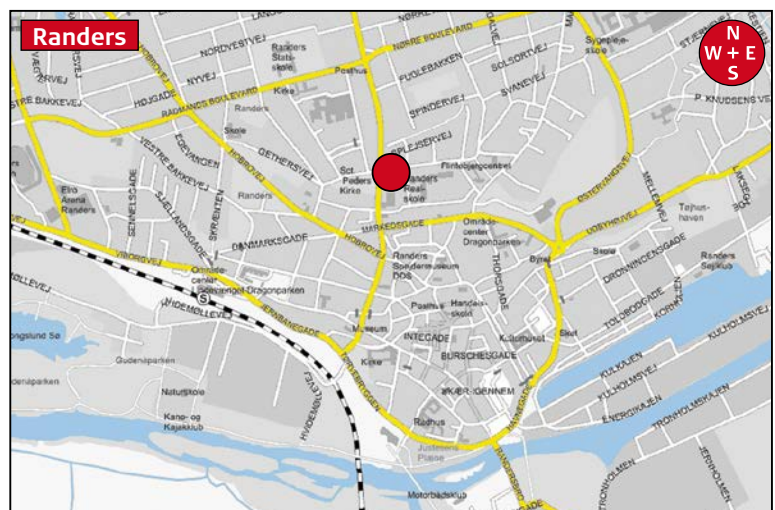

Driving instructions: Load in

From the north side of Randers:

Leave **highway E45** at exit number 40
 Turn to the left at **Viborgvej** (16). Drive for 2,4 kilometres.
 Continue at **Jernbanegade** for 0,6 kilometres
 Turn to the left at **Vestervold** (which will become **Mariagervej**)
 Continue for 75 meters and you reach Værket (on your right)

From the south side of Randers:

Leave **highway E45** at exit number 42
 Continue at **Hadstenvej** for 0,6 kilometres
 Continue at **Århusvej** for 3,2 kilometres
 Continue at **Randers Bro** 0,3 kilometres
 Turn to the left at **Tørvebyggen**. Drive for 0,7 kilometres.
 Turn to the right at **Vestervold** (which will become **Mariagervej**)
 Continue for 75 meters and you reach Værket (on your right)