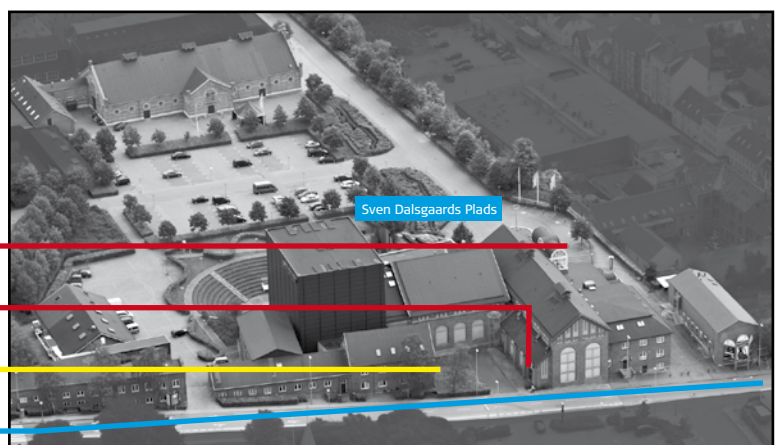

Driving instructions: Load in

From the north side of Randers:

Leave **highway E45** at exit number 40
 Turn to the left at **Viborgvej** (16). Drive for 2,4 kilometres.
 Continue at **Jernbanegade** for 0,6 kilometres
 Turn to the left at **Vestervold** (which will become **Mariagervej**)
 Continue for 75 meters and you reach Værket (on your right)

From the south side of Randers:

Leave **highway E45** at exit number 42
 Continue at **Hadstenvej** for 0,6 kilometres
 Continue at **Århusvej** for 3,2 kilometres
 Continue at **Randers Bro** 0,3 kilometres
 Turn to the left at **Tørvebyggen**. Drive for 0,7 kilometres.
 Turn to the right at **Vestervold** (which will become **Mariagervej**)
 Continue for 75 meters and you reach Værket (on your right)

Load in

Load-in address/stage entrance

Mariagervej, 8900 Randers C

Administration / Main Entrance

Stage Entrance / Load-in

Power

Mariagervej

Backstage facilities